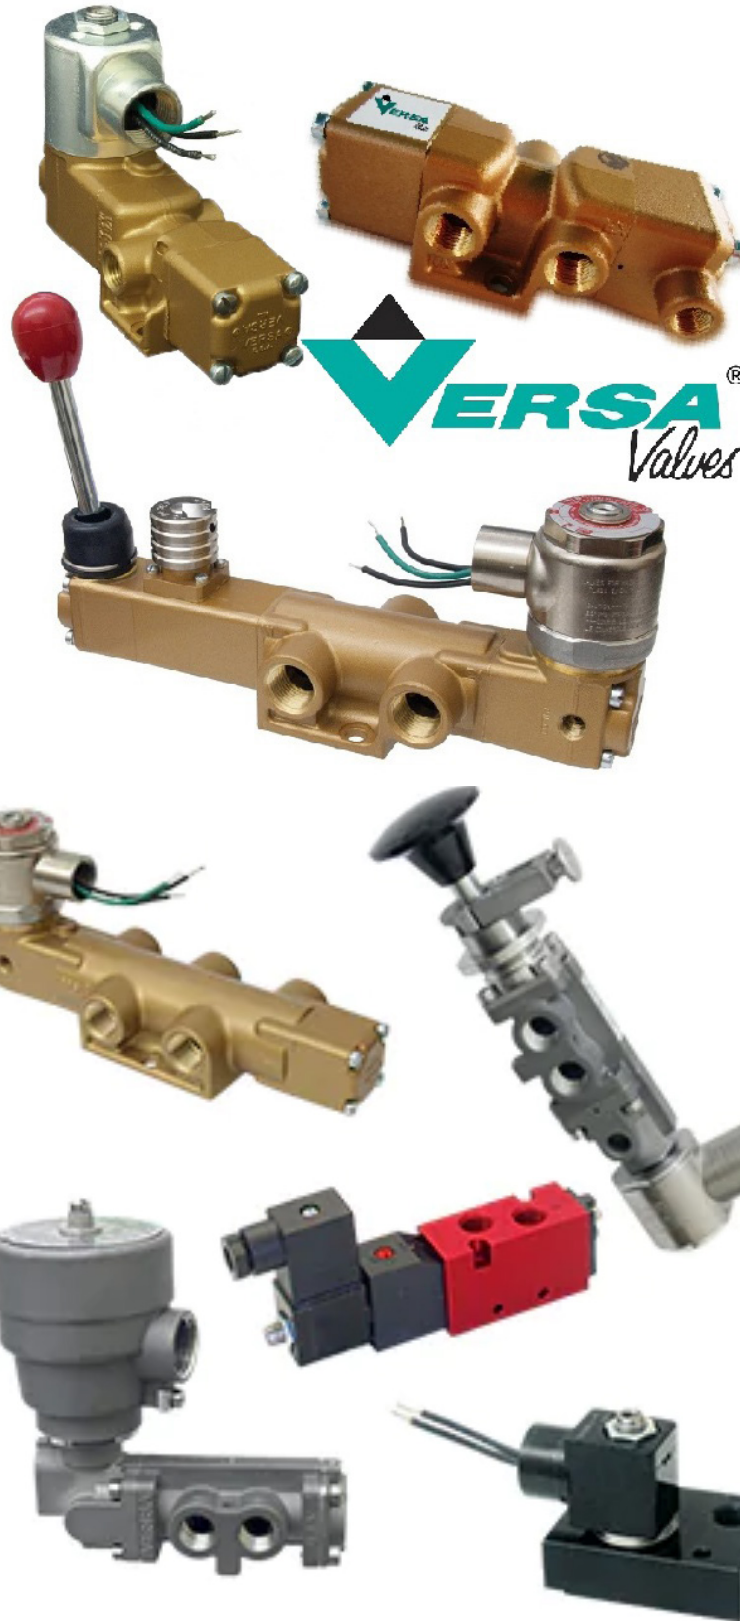

Versa Valves

**ANALYTICAL SALES
AND SERVICE**

Explore Now! 409-724-2303

✉ sales@analyticalsalesservice.net

🌐 analyticalsalesservice.net

📍 412 N. Memorial Hwy
Nederland, TX 77627