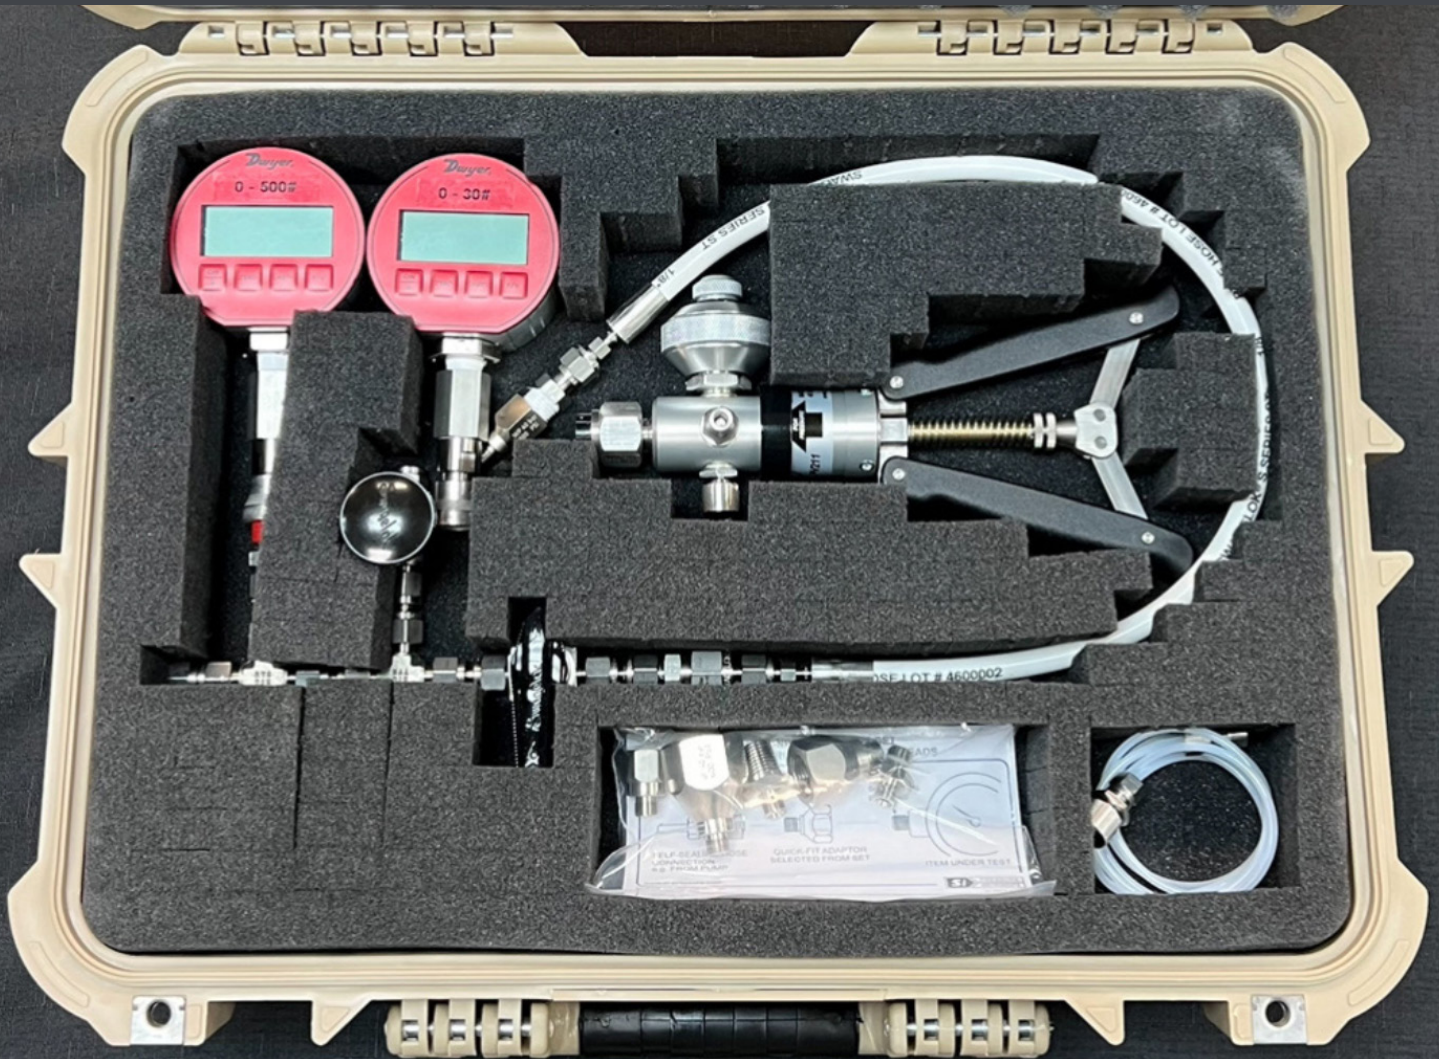

Hand Pump Test Tree Assemblies

ANALYTICAL SALES
AND SERVICE

Explore Now! 409-724-2303

✉ sales@analyticalsalesservice.net

🌐 analyticalsalesservice.net

📍 412 N. Memorial Hwy
Nederland, TX 77627